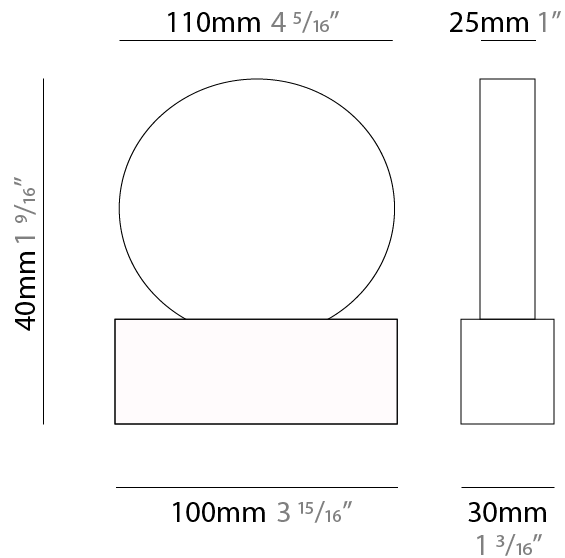

PROJECT _____
TYPE _____
SPECIFIER _____
QUANTITY _____
DATE _____

DO NOT DISTURB PORTABLE

D134019-

base number _____
Finish Options _____

1. To build a product code in our configurator select the specify button on the base model # product page
2. To build a manual product code on this datasheet choose from the options listed below in blue font and add the suffix to the base model #

GENERAL

Series: Do Not Disturb _____
Brand: Knikerboker _____
Division: Design _____
Mounting Type: Portable _____
Mounting Location: Table _____
Subcategory: Table _____

PHYSICAL

Shape: Round _____
Length (mm): 110 _____
Length (in): 4 ⁵/₁₆ _____
Width (mm): 30 _____
Width (in): 1 ³/₁₆ _____
Height (mm): 140 _____
Height (in): 5 ¹/₂ _____
Light Distribution: Direct / Indirect _____
Diffuser: Opal _____
Fixture Finish: EWH / EBK / MAN / COF / PRD / SLF / GLF / CLF / BRL _____
Fixture Material: Metal _____

ELECTRICAL

Lamp Type: LED _____
Total Output Wattage (W): 8 _____
Dimming: Non-Dimmable _____
Driver Included: Yes _____
Driver Location: Integrated _____
Driver Type: Constant Voltage 120Vac _____
Driver Class: Class 2 _____
Input Voltage (V): 120 _____
Output Voltage (V): 24 _____

LED

Number of LEDs: 1 _____
Color Temperature (°K): 3000 _____
Max. Delivered Lumen (lm): 1000 _____
CRI: >85 CRI _____

OPTICAL

RATINGS AND CERTIFICATIONS

Certified By: Certified for North American Standards _____
IP rating: IP20 _____